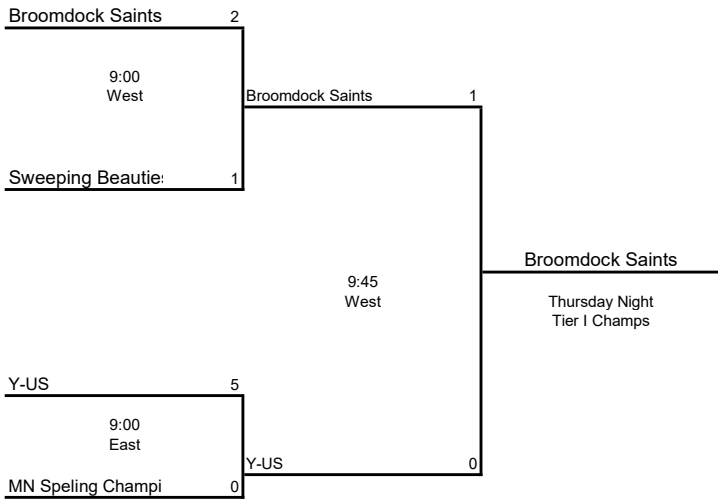

Thursday - Tier 1

All games played  
February 9th

Thursday - Tier 2

Two 15 minute halves running time.  
Stop time last 3 minutes if goal differential is under 3.  
One time out per team per game  
Mercy rule if goal differential is 5 goals in 2nd half  
High broom is delayed whistle above the waist. Penalty above the shoulder.  
Penalties are 2 minutes  
**Fighting is not tolerated.**  
Any fighting will result in immediate disqualification from tournament play.

Overtime Procedures  
4 on 4 no goalie, sudden death  
Offensive player must be across center red line to score  
Defensive players are allowed in the crease but with no goalie privileges