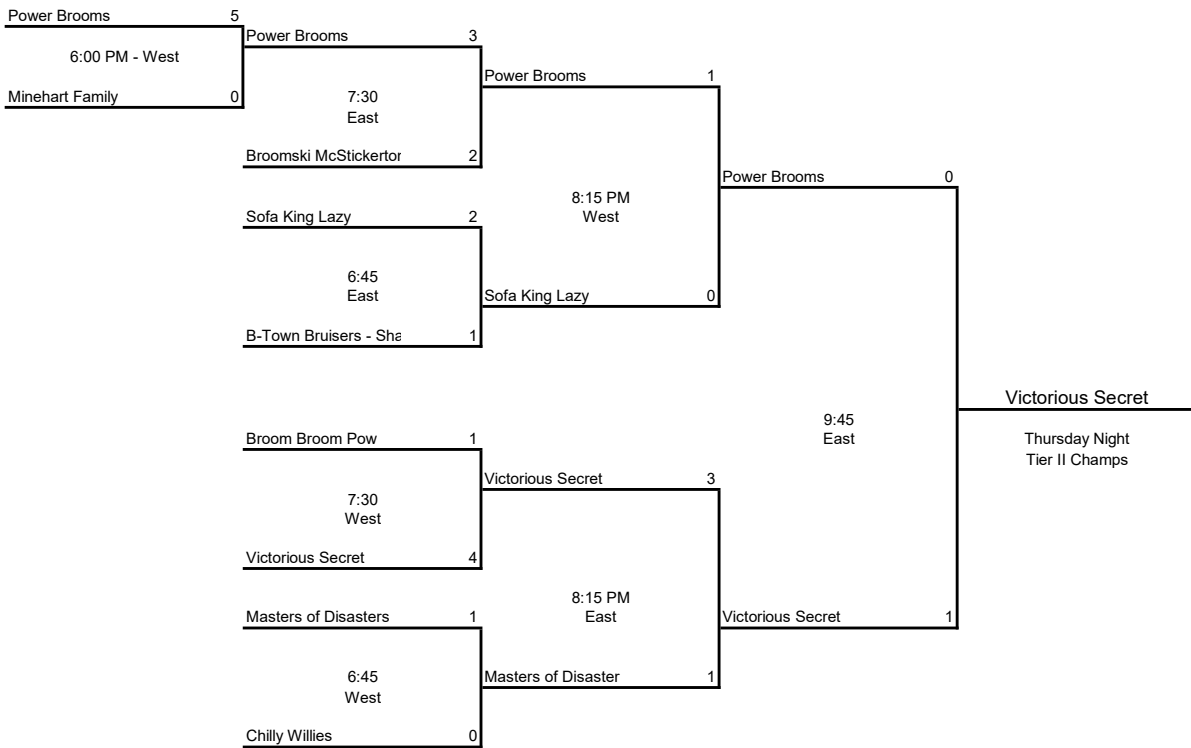

Thursday - Tier 1

All games played  
February 9th

Thursday - Tier 2

Two 15 minute halves running time.  
Stop time last 3 minutes if goal differential is under 3.  
One time out per team per game  
Mercy rule if goal differential is 5 goals in 2nd half  
High broom is delayed whistle above the waist. Penalty above the shoulder.  
Penalties are 2 minutes  
**Fighting is not tolerated.**  
Any fighting will result in immediate disqualification from tournament play.

Overtime Procedures  
4 on 4 no goalie, sudden death  
Offensive player must be across center red line to score  
Defensive players are allowed in the crease but with no goalie privileges