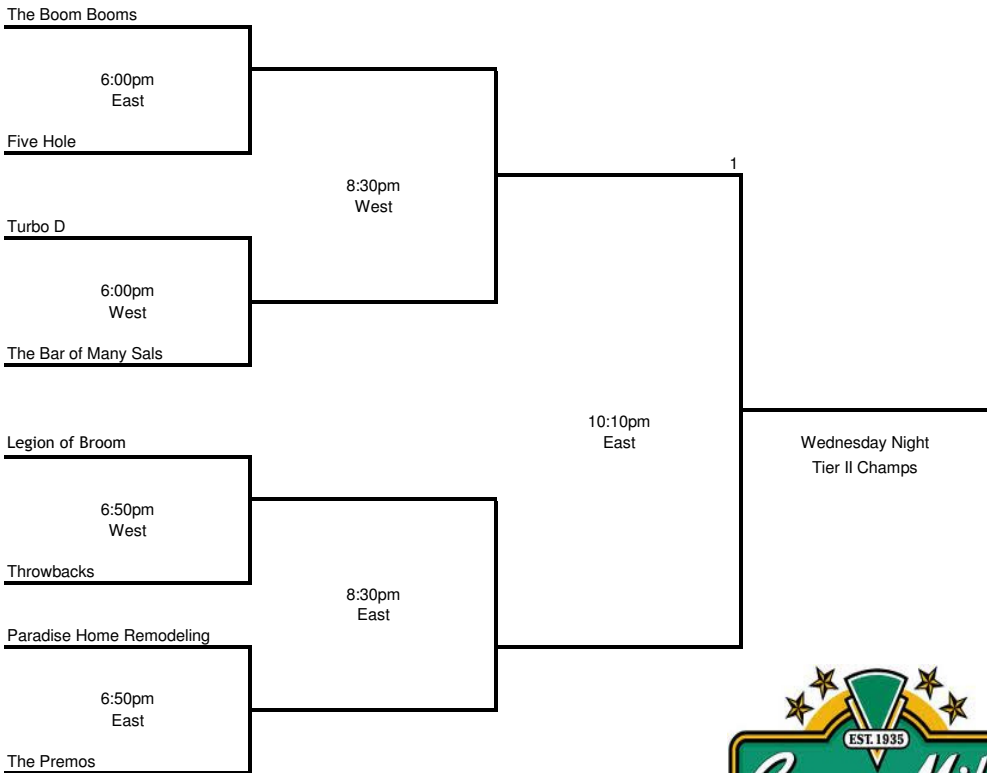

All games played
Wednesday, February 20th.

Wednesday - Tier 1

Wednesday - Tier 2

Two 15 minute halves running time. Stop time last 3 minutes if goal differential is under 3.
One time out per team per game
Mercy rule if goal differential is 5 goals in 2nd half
High broom is delayed whistle above the waist. Penalty above the shoulder.
Penalties are 2 minutes
Fighting is not tolerated. Any fighting will result in immediate disqualification from tournament play.
Overtime Procedures
4 on 4 no goalie, sudden death
Offensive player must be across center red line to score
Defensive players are allowed in the crease but with no goalie privileges