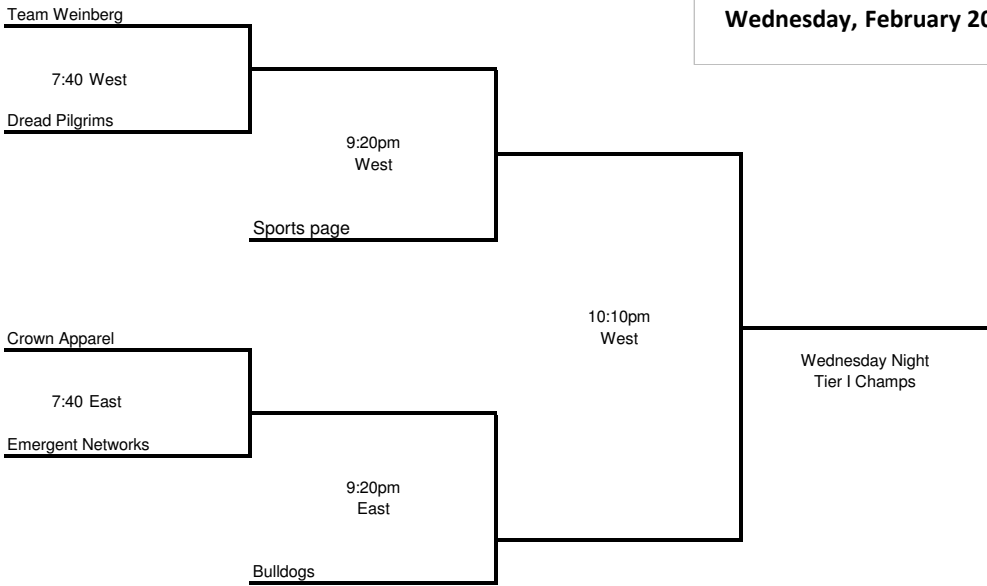

All games played
Wednesday, February 20th.

Wednesday - Tier 1

Wednesday - Tier 2

Two 15 minute halves running time. Stop time last 3 minutes if goal differential is under 3.
One time out per team per game
Mercy rule if goal differential is 5 goals in 2nd half
High broom is delayed whistle above the waist. Penalty above the shoulder.
Penalties are 2 minutes
Fighting is not tolerated. Any fighting will result in immediate disqualification from tournament play.
Overtime Procedures
4 on 4 no goalie, sudden death
Offensive player must be across center red line to score
Defensive players are allowed in the crease but with no goalie privileges